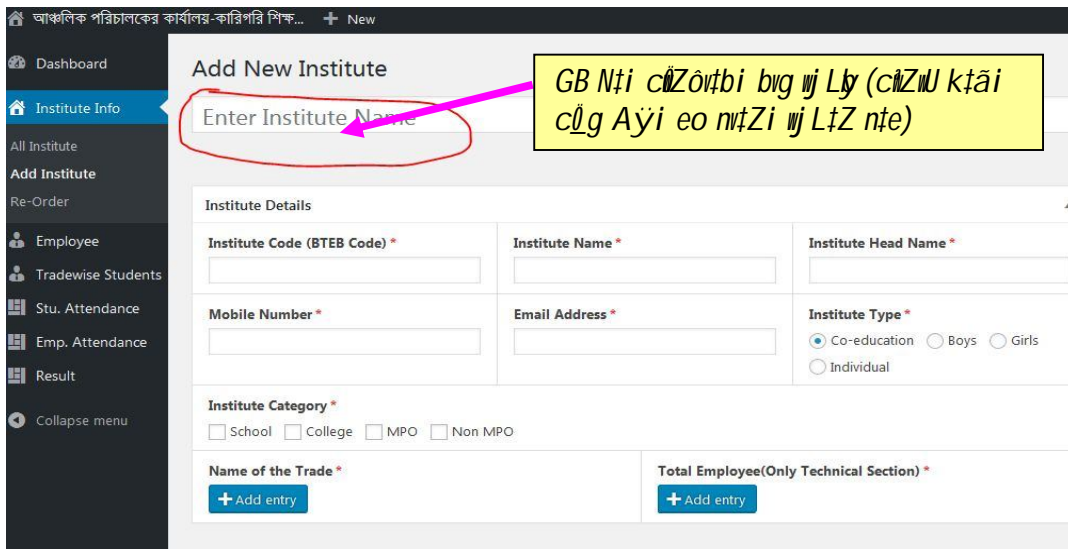

cāZôv̄bi Z_ " GwU^a

vet` t mKj Z_ " Bst̄i wR̄tZ GwU^a Ki tZ n̄te/

01/ evg cv̄tki W̄im̄teW̄Gi Institute Info tZ gv̄D̄tmi K̄vm̄P̄ iv̄L̄t̄j
`w̄ m̄ve tgbyAv̄m̄te/ GK̄w̄ All Institute Ac̄īw̄ Add New Institute

02/ Z̄vi ci Add New Institute G w̄KK Kiab/ w̄bt̄Pi Q̄nei gZ GK̄w̄ DB̄t̄Û̄v̄
Av̄m̄te/

03/ Z̄vi ci Institute Code(BTEB Code) , Institute Name, Institute Head Name,Isntitute Mobile Number,Email Address w̄j L̄t̄j/
Ḡici **Institute Type Select** Kiab/

04/ Z̄vi ci **Institute Category** t_ t̄K th̄t̄K̄vb `w̄t̄Z w̄KK Kiab/
th̄gbt Av̄cb̄vi cāZôvb **ē̄ḡ ev gv̄` t̄m̄v̄ n̄t̄j** School G w̄UK ☒ w̄ b
Ges Ḡgw̄c̄l f̄Z̄ n̄t̄j **MPO** t̄Z w̄UK ☒ w̄ b/ A_ f̄ **School** /
College t_ t̄K **GK̄w̄** t̄Z w̄UK ☒ w̄ b Ges **MPO** A_ ev **Non-MPO**
t_ t̄K GK̄w̄ t̄Z w̄UK ☒ w̄ b/